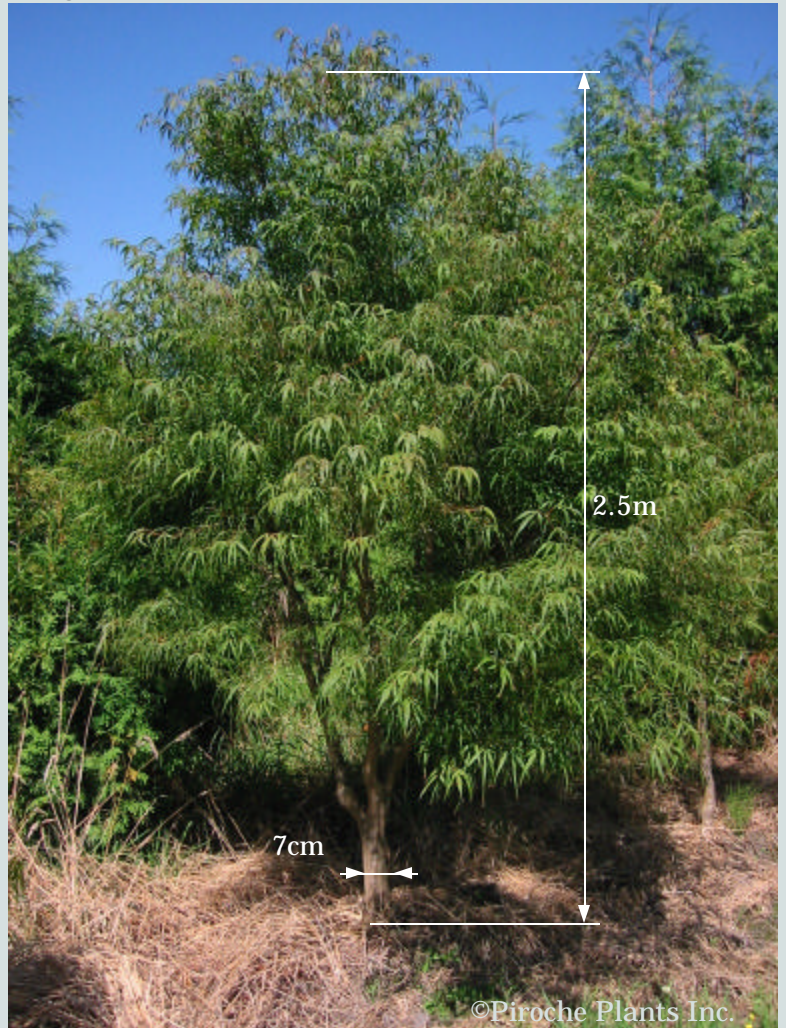

Piroche Plants Inc.

Wholesale Nursery

Acer palmatum 'Koto no Ito'

Acer palmatum 'Koto no Ito'

Height: 5-6m

USDA Zone: 5

Landscape use: Solitary

"Koto" is a Japanese stringed instrument resembling a harp. 'Koto no Ito' is translated as "String of Harp" as the leaf lobes are very narrow resembling strings suspending around the branches. This soft enchanting tree exudes a peaceful, refreshing calm.

In autumn, the tree is beautiful with green branches against yellow, pink and orange foliage.

'Koto no Ito' is usually planted as a specimen, however, it works well in a group and makes a striking patio container. Usually planted as a specimen, but also it is striking in a group or in a patio container.

©Piroche Plants Inc.

Height = 2.5m Caliper = 7cm

©Piroche Plants Inc.

PIROCHE PLANTS

Piroche Plants Inc.

20542 McNeil Road
Pitt Meadows, BC
Canada V3Y 2T9

Ph.: (604)465-7101
Fax: (604)465-7103
Email sales@pirocheplants.com
Web <http://www.pirocheplants.com>